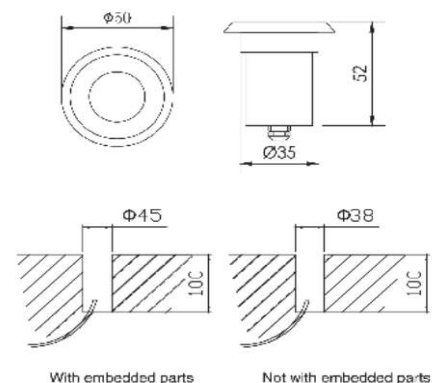

Outer Dia=50mm
Cutout Dia=35mm
H=52mm

Frame

Aluminum die cast

Color Tempertaure

4000K

Power

1.5W

Total Luminous Flux

Buried

Beam angle

12,12.5,20,30,40 Degree

Optics

Tempered glass

Dimming

NON-Dimmable

Operating Voltage

220-240 VAC

Standard Lifetime

L70 minimum at 50,000
burning hours

Dimension diagram

Remarks:-

Address: Plot #7 Saroorpur-Nangla Industrial Area,Ballabgarh-Sohna Road,Faridabad-121005

Email: info@sovitron.com